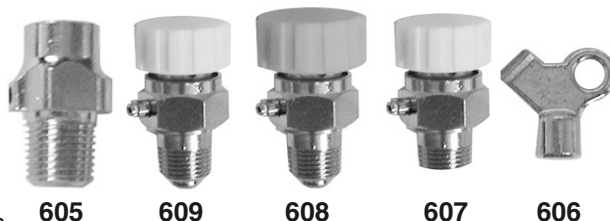

AUTOMATIC AIR VENT

Forged brass body
200 WOG
Side vent

PART NUMBER	IPS SIZE
573	1/8"
574	1/4"

RADIATOR QUICK VENTS

Fast venting allows quick elimination of air during each heat cycle. 5 PSI maximum operating pressure. IPS size.

614 615 616 617 618

PART NUMBER	DESCRIPTION
614	1/8" Adj. angle
615	1/8" Angle
616	1/8" Straight
617	1/4" Straight
618	1/2"-3/4" Straight

MANUAL AIR AND CONDENSATE VENTS

1/8" threads
Nickle plated brass
Qty pack 25

605 609 608 607 606

PART NUMBER	DESCRIPTION
605	Standard coin/key combo
605LK	Standard LESS key
606	Key ONLY
607	Short coin/key combo
608	Wood handle
609	Plastic handle

3 IN 1 RADIATOR AIR VENT WRENCH

Inserts
Extracts
Renews threads