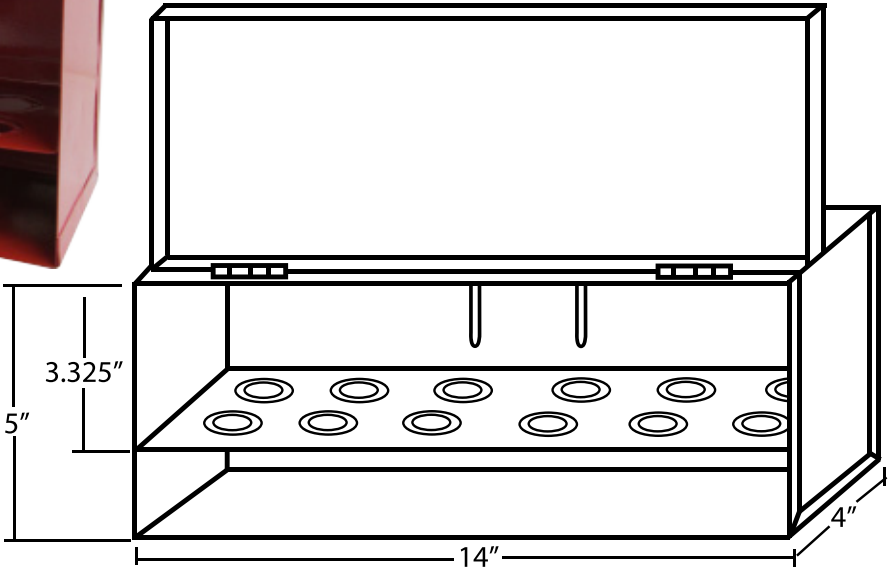

LANSDALE

VALVE & MANUFACTURING

www.Breccocorp.com

SPARE HEAD BOX (12)

All cabinets come with “knockouts to accommodate 3/4” IPS sprinklers.
Finished in red enamel.

PROJECT INFORMATION	APPROVAL STAMP
Project:	<input type="checkbox"/> Approved
Address:	<input type="checkbox"/> Approved as noted
Contractor:	<input type="checkbox"/> Not approved
Engineer:	Remarks:
Submittal Data:	
Notes 1:	
Notes 2:	