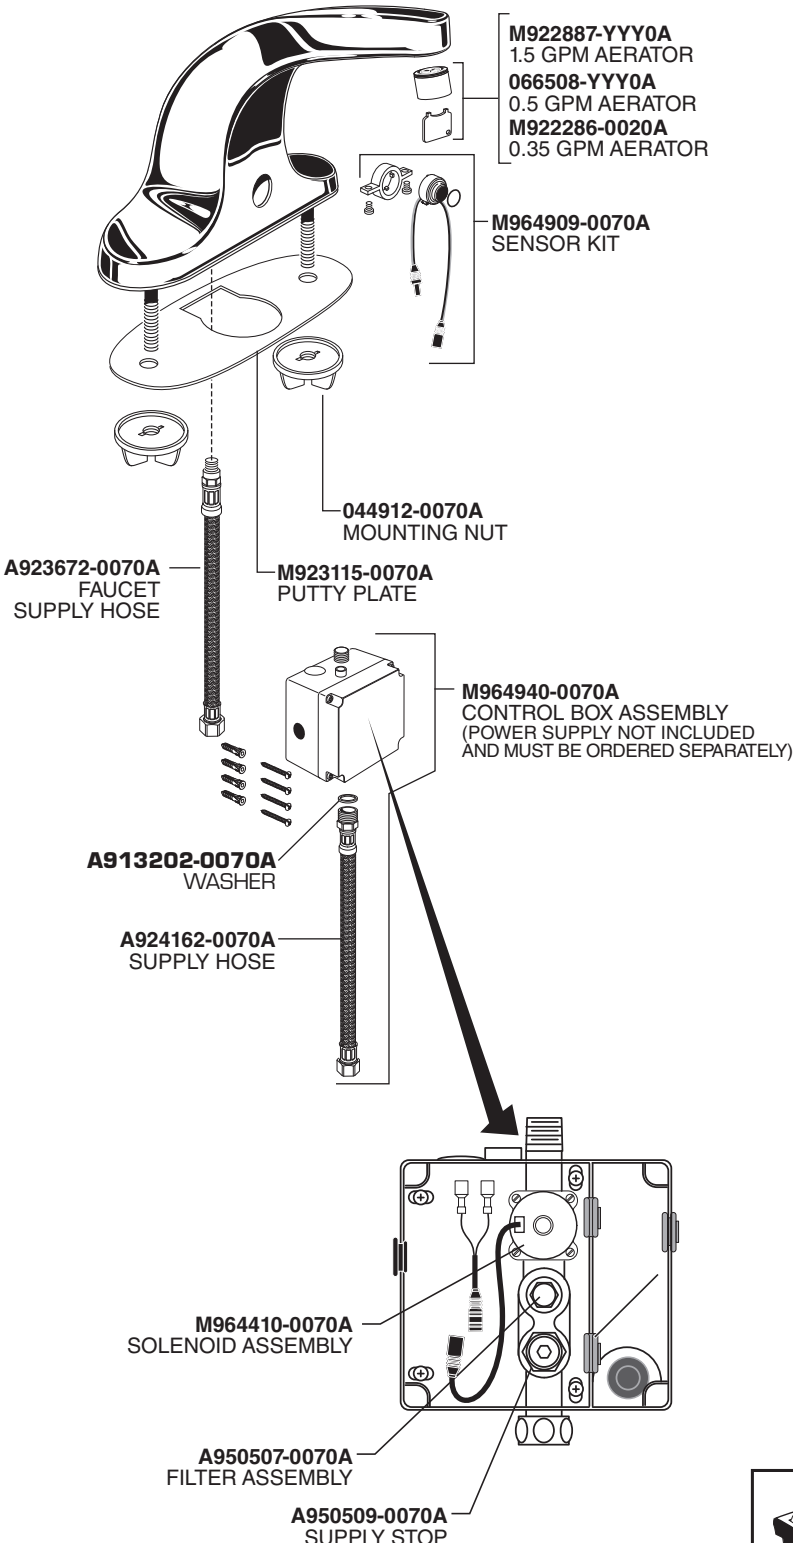

*American Standard*

**SELECTRONIC®**  
Innsbrook Lavatory  
Proximity Faucet

Replace the "YYY" with appropriate finish code

CHROME 002

MODEL NUMBERS
605X.202
605X.204
605X.205

<b>DC Long Life Power Pack</b> 6053.193	<p> <b>M950510-0070A</b> 27" EXTENSION CABLE  <b>M950361-0070A</b> LONG LIFE BATTERY           </p>
<b>DC Standard Battery</b> 6055.193	<p> <b>M950514-0070A</b> BATTERY HOLDER  <b>M950510-0070A</b> 27" EXTENSION CABLE  <b>A923654-0070A</b> BATTERY 6V CR-P2           </p>
<b>AC Plug-in</b> 6056.193	<p> <b>M950510-0070A</b> 27" EXTENSION CABLE  <b>M950338-0070A</b> POWER SUPPLY           </p>
<b>AC Hardwire</b> 6059.193	<p> <b>M950511-0070A</b> 10' EXTENSION  <b>M950520-0070A</b> POWER SUPPLY  <b>M950510-0070A</b> 27" EXTENSION CABLE  <b>M950512-0070A</b> Y-ADAPTER           </p>
<b>AC Multi</b> 6057.193	<p> <b>M950511-0070A</b> 10' EXTENSION  <b>M950512-0070A</b> Y-ADAPTER  <b>M950510-0070A</b> 27" EXTENSION CABLE           </p>